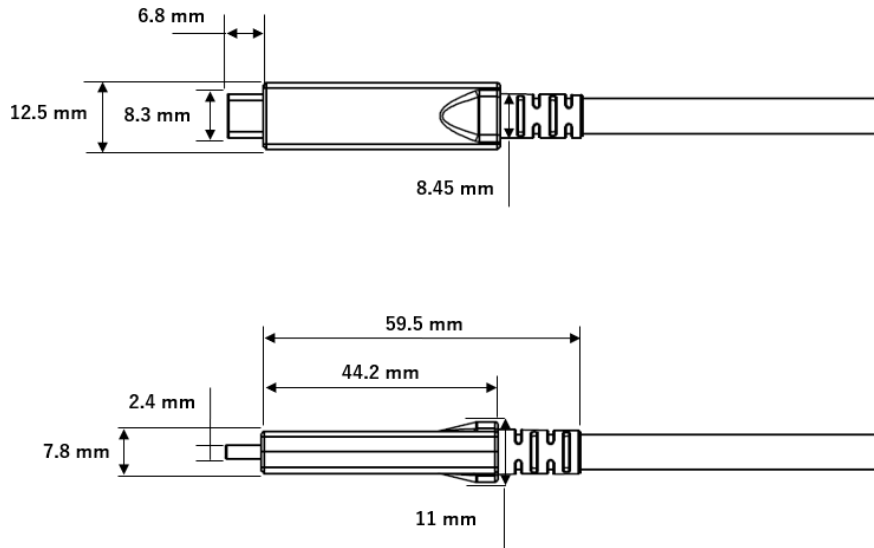

1. (* 1) The maximum extension distance is not guaranteed for all devices. When using in an environment of 15m or more, it is recommended to verify the connection in advance.
   (* 2) We recommend that you verify in advance that sufficient power is supplied from the host device.

■ Part Number

Length	P / N
5 m	NP-AOC-SUSC-05
10 m	NP-AOC-SUSC-10
15 m	NP-AOC-SUSC-15

■ Image